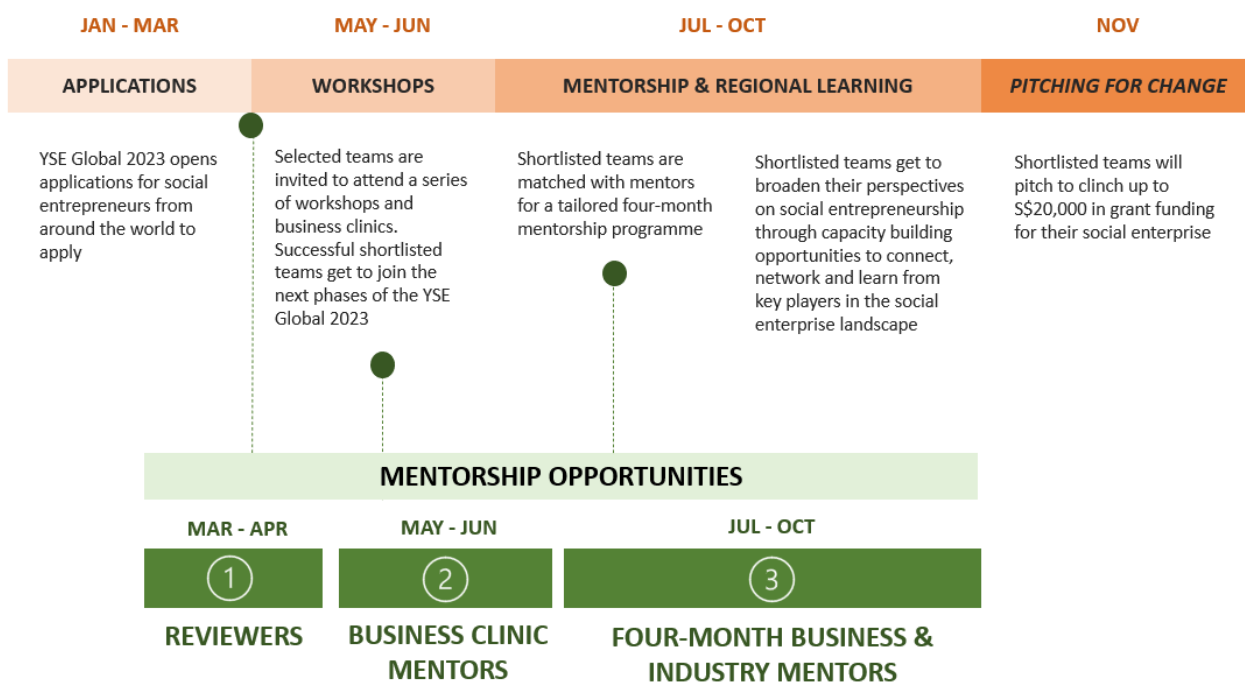

GENERAL

WHAT IS THE YOUNG SOCIAL ENTREPRENEURS (YSE) GLOBAL?

The Young Social Entrepreneurs (YSE) Global is a six-month programme that inspires, equips, and enables youth of different nationalities to start or scale up their social enterprises in Singapore and beyond.

Mentorship is a key component of YSE Global. Our dedicated mentors are leaders in their professions, who provide guidance and strategic counsel for YSE Global participants to achieve their social entrepreneurial goals.

HOW DO MENTORS PROVIDE SUPPORT?

The YSE Global spans six months, comprising the following components: an in-person YSE Global Workshop in Singapore, four-month remote mentorship, monthly capacity-building sessions and the *Pitching for Change* event finale where up to six teams can receive funding of up to S$20,000 to start or scale up their social enterprise.

Mentors can lend support to YSE Global at any one of **three junctures**: (i) as reviewers of business plans during the selection of participants; (ii) as business clinic mentors; and (iii) as four-month business and industry mentors.

HOW MUCH TIME COMMITMENT IS REQUIRED?

Reviewers: Four to six hours from March to April 2023

Business Clinic Mentors: At least four hours, from May to June 2023

4-Month Business & Industry Mentors: Two to four hours monthly for four months, from July to October 2023